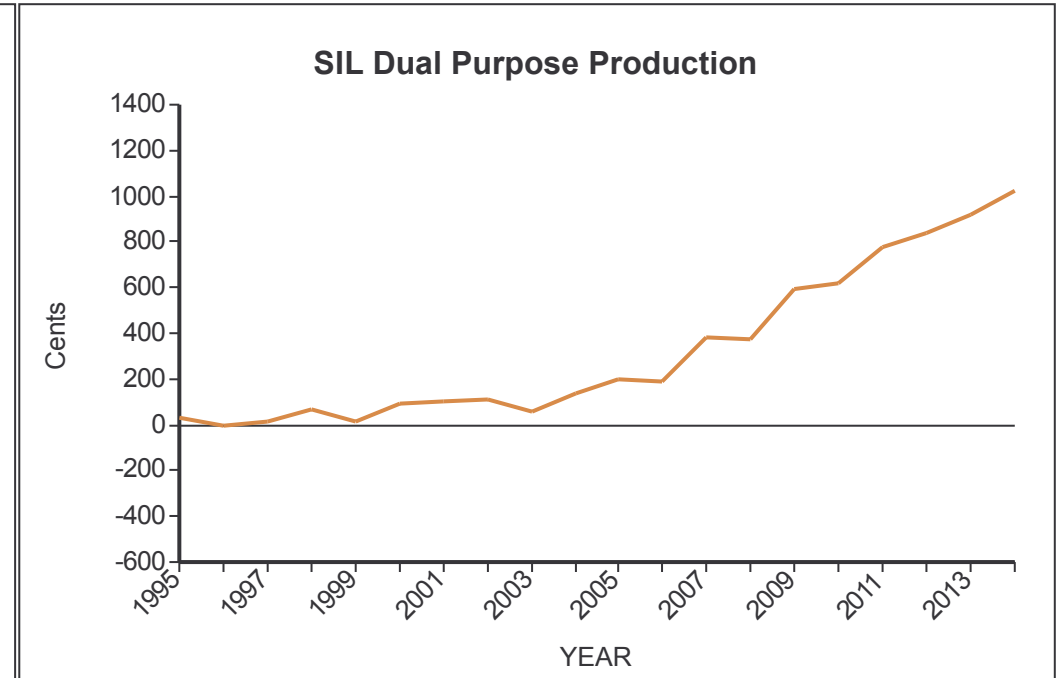

Genetic Trends

for all Flocks

GE Analysis #30852 16/3/2015

Analysis Flocks: 2,33,39,90 + 138 others

Genetic Trends

for all Flocks

GE Analysis #30852 16/3/2015

Analysis Flocks: 2,33,39,90 + 138 others