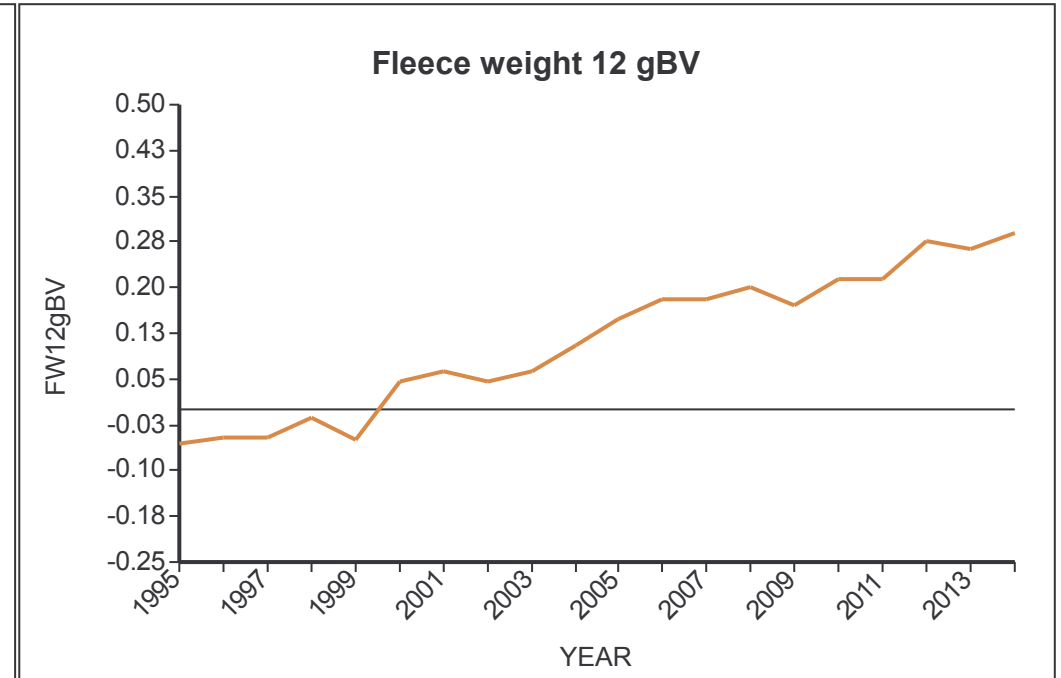

Genetic Trends

for all Flocks

GE Analysis #30852 16/3/2015

Analysis Flocks: 2,33,39,90 + 138 others

Genetic Trends

for all Flocks

GE Analysis #30852 16/3/2015

Analysis Flocks: 2,33,39,90 + 138 others