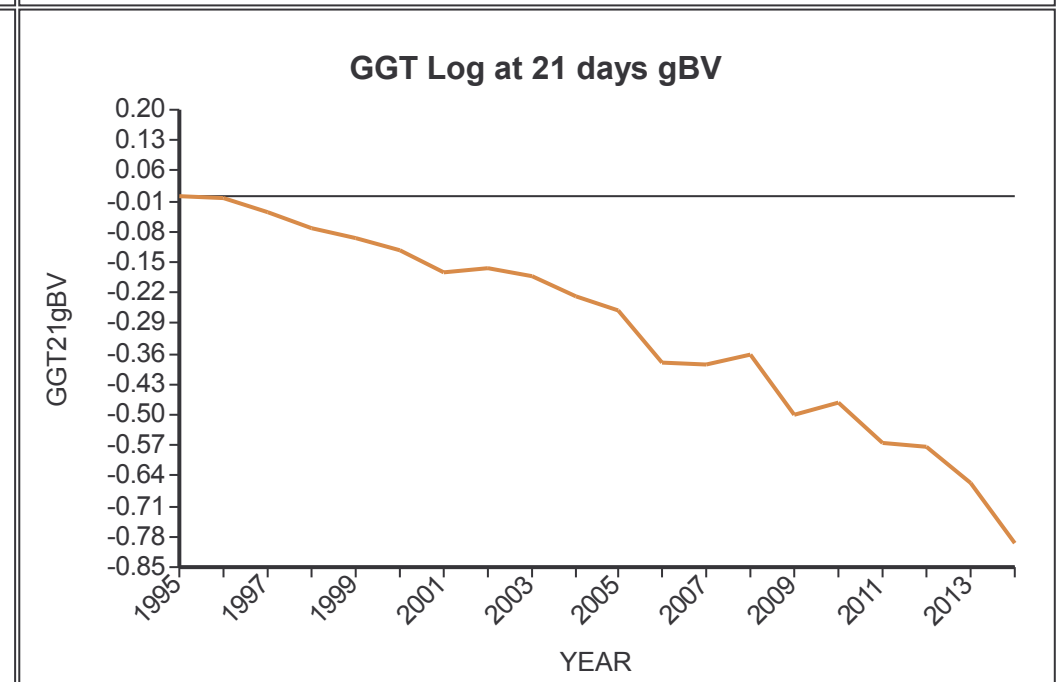

Genetic Trends

for all Flocks

GE Analysis #30852 16/3/2015

Analysis Flocks: 2,33,39,90 + 138 others

Genetic Trends

for all Flocks

GE Analysis #30852 16/3/2015

Analysis Flocks: 2,33,39,90 + 138 others