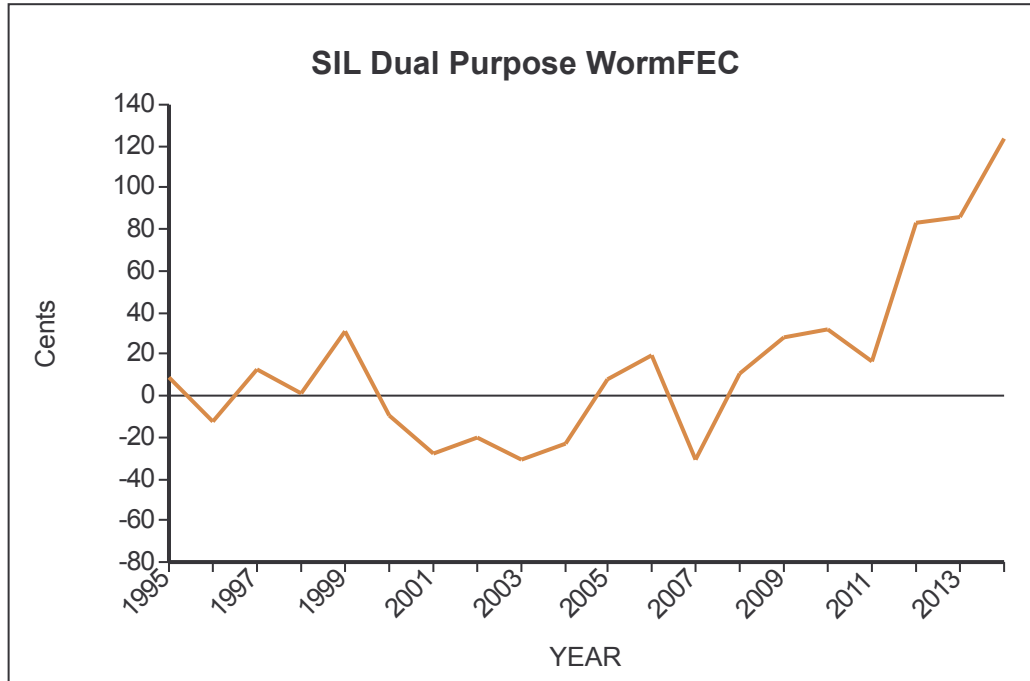

Genetic Trends

for all Flocks

GE Analysis #30852 16/3/2015

Analysis Flocks: 2,33,39,90 + 138 others

Genetic Trends

for all Flocks

GE Analysis #30852 16/3/2015

Analysis Flocks: 2,33,39,90 + 138 others