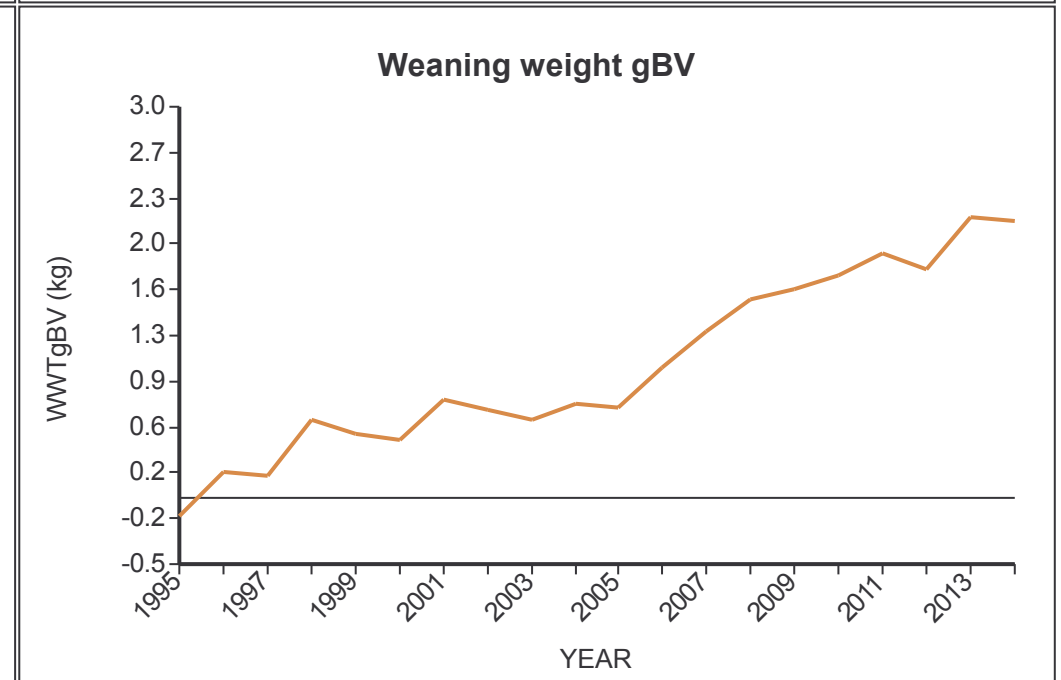

Genetic Trends

for all Flocks

GE Analysis #30852 16/3/2015

Analysis Flocks: 2,33,39,90 + 138 others

Genetic Trends

for all Flocks

GE Analysis #30852 16/3/2015

Analysis Flocks: 2,33,39,90 + 138 others