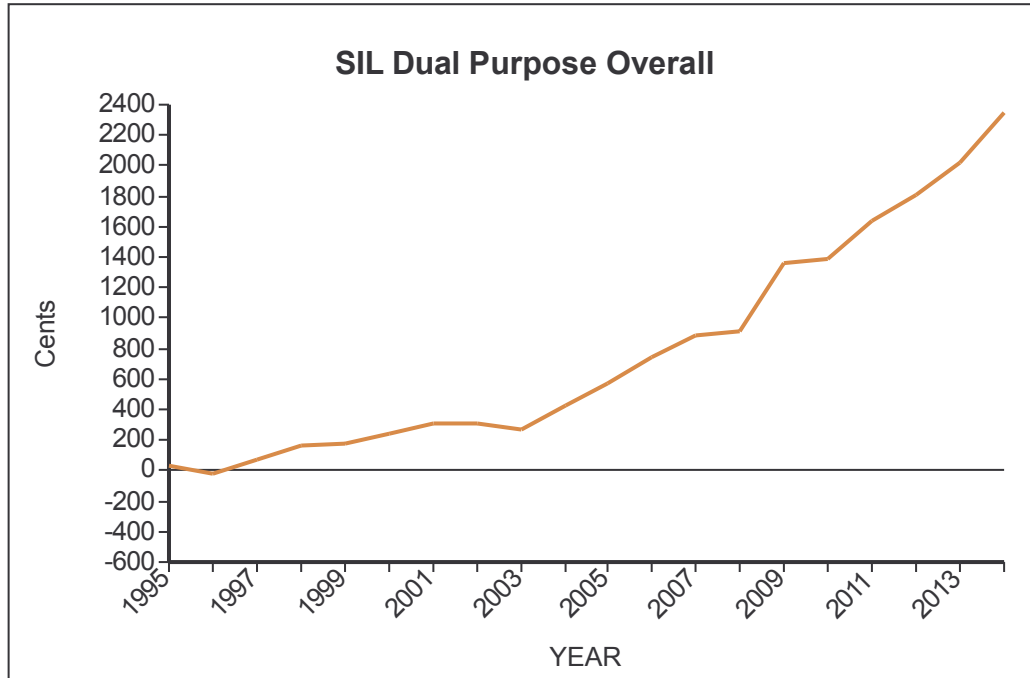

Genetic Trends

for all Flocks

GE Analysis #30852 16/3/2015

Analysis Flocks: 2,33,39,90 + 138 others

Genetic Trends

for all Flocks

GE Analysis #30852 16/3/2015

Analysis Flocks: 2,33,39,90 + 138 others