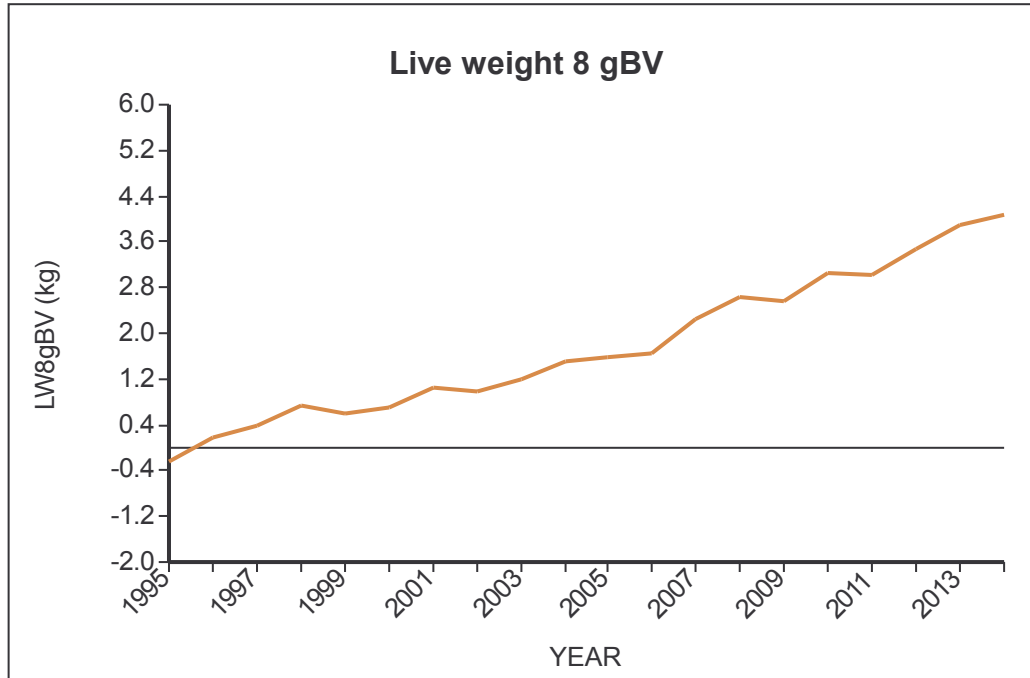

Genetic Trends

for all Flocks

GE Analysis #30852 16/3/2015

Analysis Flocks: 2,33,39,90 + 138 others

Genetic Trends

for all Flocks

GE Analysis #30852 16/3/2015

Analysis Flocks: 2,33,39,90 + 138 others