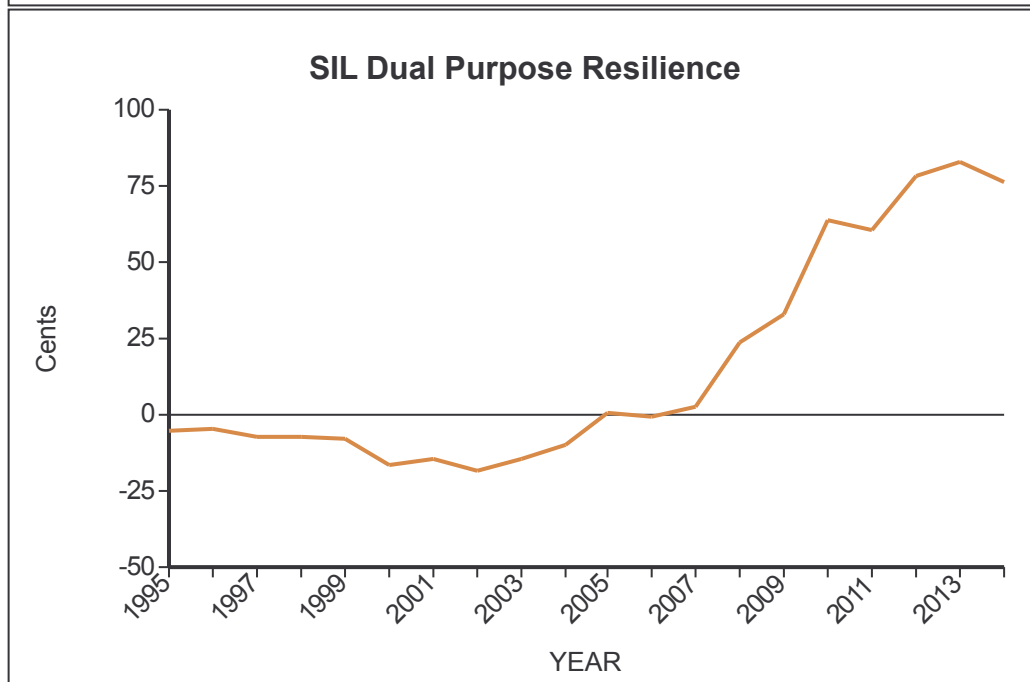

Genetic Trends

for all Flocks

GE Analysis #30852 16/3/2015

Analysis Flocks: 2,33,39,90 + 138 others

Genetic Trends

for all Flocks

GE Analysis #30852 16/3/2015

Analysis Flocks: 2,33,39,90 + 138 others