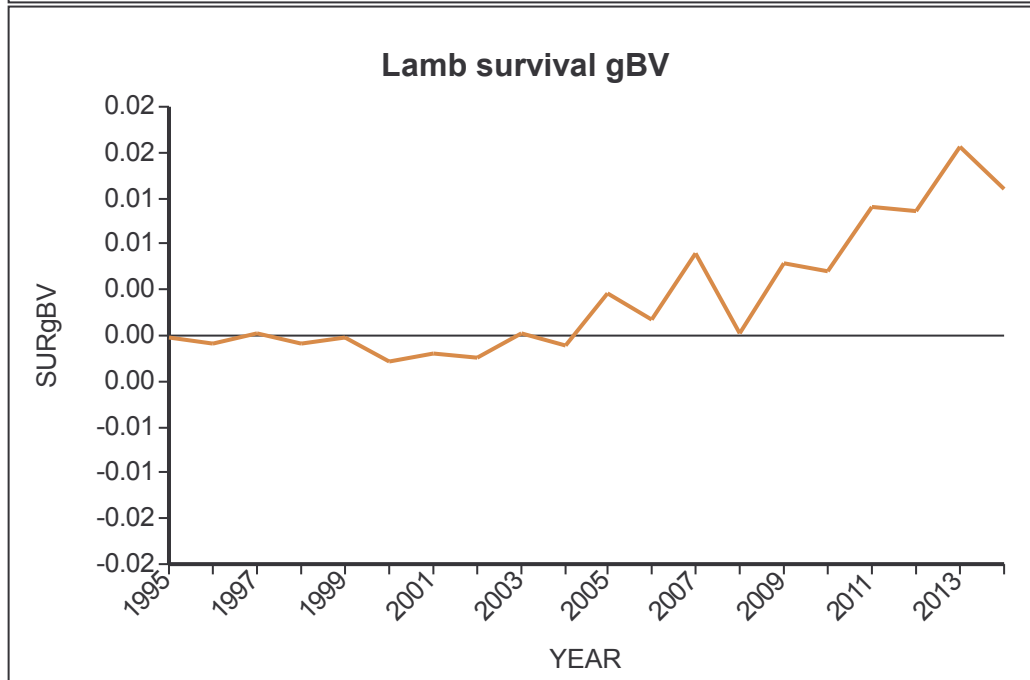

Genetic Trends

for all Flocks

GE Analysis #30852 16/3/2015

Analysis Flocks: 2,33,39,90 + 138 others

Genetic Trends

for all Flocks

GE Analysis #30852 16/3/2015

Analysis Flocks: 2,33,39,90 + 138 others