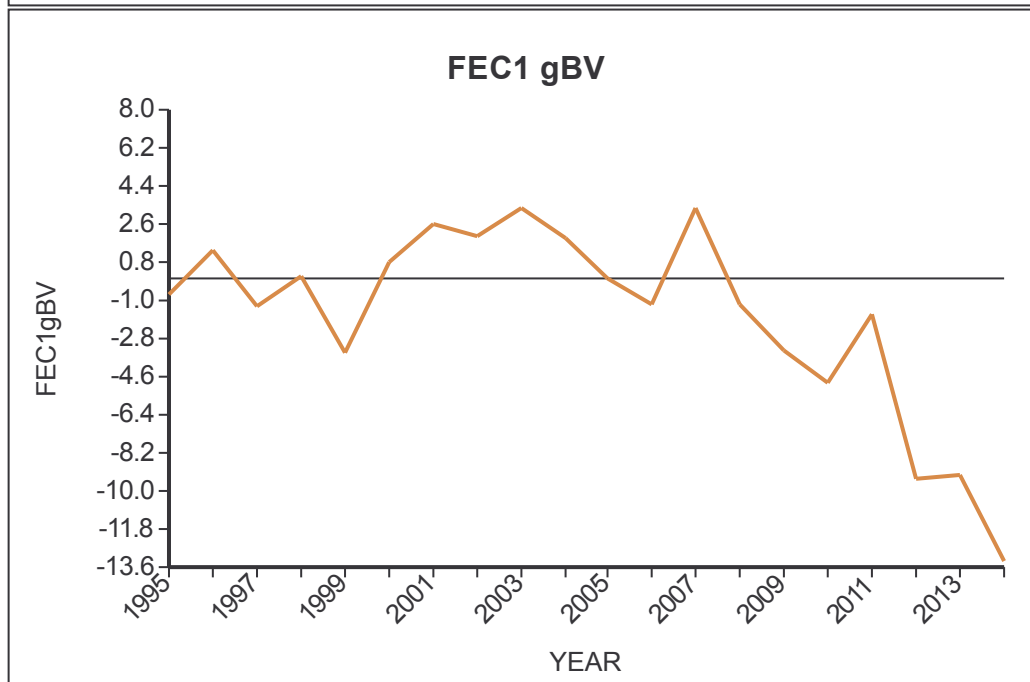

Genetic Trends

for all Flocks

GE Analysis #30852 16/3/2015

Analysis Flocks: 2,33,39,90 + 138 others

Genetic Trends

for all Flocks

GE Analysis #30852 16/3/2015

Analysis Flocks: 2,33,39,90 + 138 others