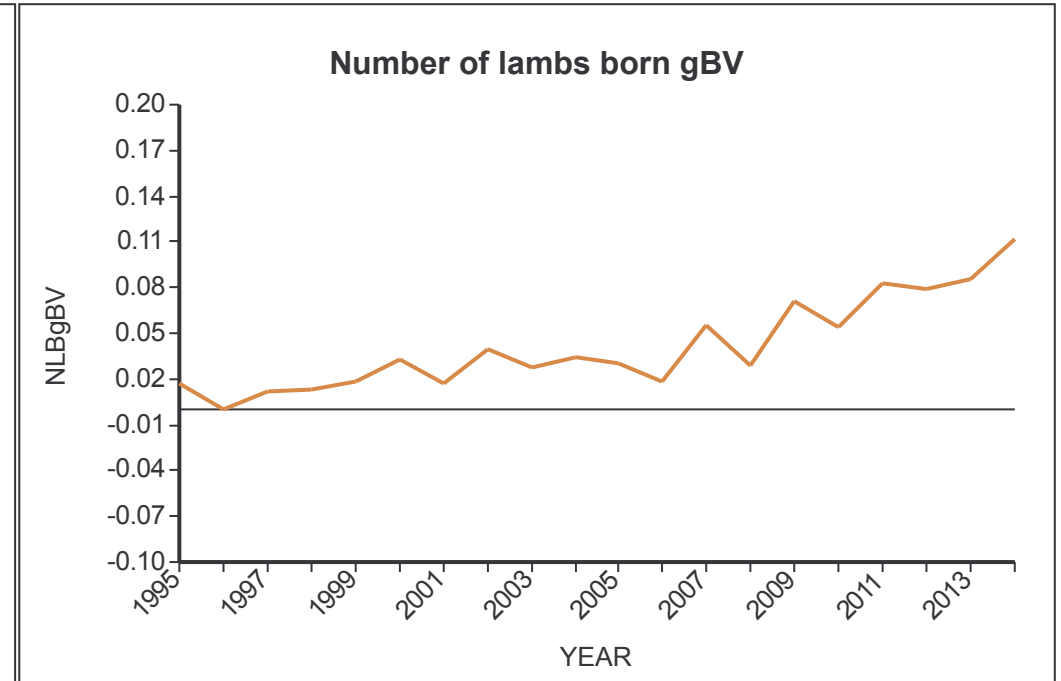

Genetic Trends

for all Flocks

GE Analysis #30852 16/3/2015

Analysis Flocks: 2,33,39,90 + 138 others

Genetic Trends

for all Flocks

GE Analysis #30852 16/3/2015

Analysis Flocks: 2,33,39,90 + 138 others